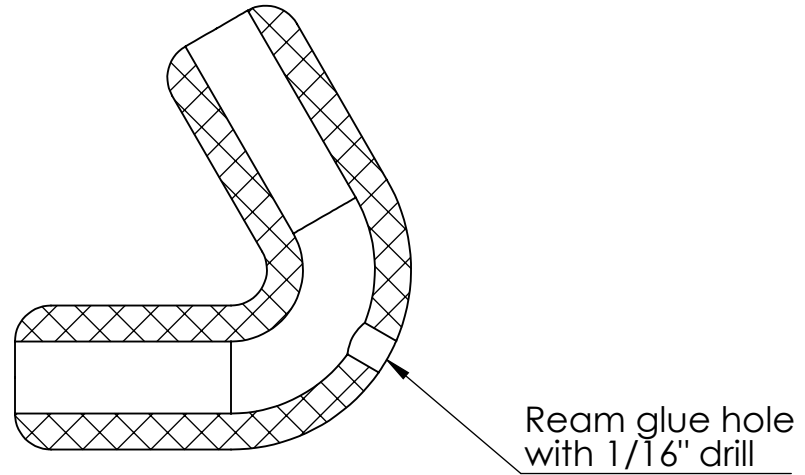

ITEM NO.	DESCRIPTION	SOURCE	QTY.
1	ABS Small 60 Degree Elbow	3D Printed	4
2	1/8" Wooden Dowel	Local Box Store	4

PROPRIETARY AND CONFIDENTIAL
 THE INFORMATION CONTAINED IN THIS DRAWING IS THE SOLE PROPERTY OF <INSERT COMPANY NAME HERE>. ANY REPRODUCTION IN PART OR AS A WHOLE WITHOUT THE WRITTEN PERMISSION OF <INSERT COMPANY NAME HERE> IS PROHIBITED.

	NAME	DATE
DRAWN	Cory Ortiz	7-3-19
CHECKED	Gary Stewardson	

COMMENTS:

TITLE: 1/8" Baton		
SIZE A	DWG. NO. 1/8-1.1	REV 1.1
SCALE: 1:5	WEIGHT:	SHEET 1 OF 2

2

1

B

B

SECTION A-A
SCALE 3 : 1

	NAME	DATE	TITLE:		
DRAWN	Cory Ortiz	7-3-19	1/8" Baton		
CHECKED	Gary Stewardson				
COMMENTS:			SIZE	DWG. NO.	REV
			A	1/8-1.1	1.1
SCALE: 1:5		WEIGHT:	SHEET 2 OF 2		