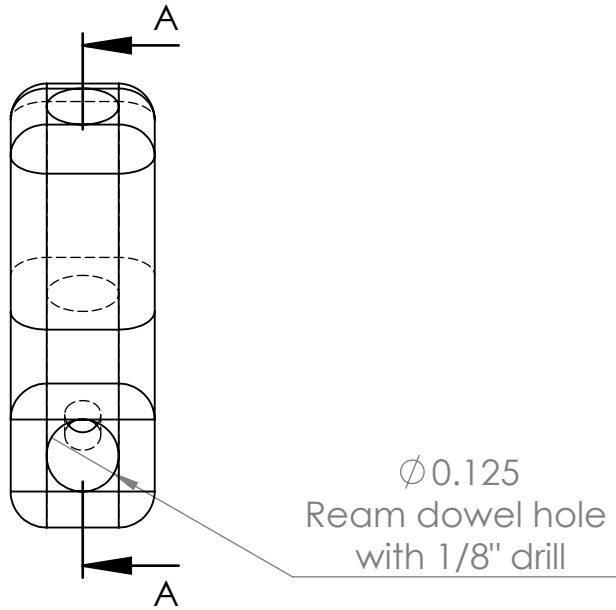

ITEM NO.	DESCRIPTION	SOURCE	QTY.
1	ABS Small 60 Degree Elbow	3D Printed	4
2	1/8" Wooden Dowel	Local Box Store	4

PROPRIETARY AND CONFIDENTIAL
 THE INFORMATION CONTAINED IN THIS DRAWING IS THE SOLE PROPERTY OF <INSERT COMPANY NAME HERE>. ANY REPRODUCTION IN PART OR AS A WHOLE WITHOUT THE WRITTEN PERMISSION OF <INSERT COMPANY NAME HERE> IS PROHIBITED.

	NAME	DATE
DRAWN	Cory Ortiz	7-3-19
CHECKED	Gary Stewardson	

COMMENTS:

TITLE: 1/8" Baton		
SIZE A	DWG. NO. 1/8-1.1	REV 1.1
SCALE: 1:5	WEIGHT:	SHEET 1 OF 2

2

1

B

B

SECTION A-A
SCALE 3 : 1

	NAME	DATE	TITLE:		
DRAWN	Cory Ortiz	7-3-19	1/8" Baton		
CHECKED	Gary Stewardson				
COMMENTS:			SIZE	DWG. NO.	REV
			A	1/8-1.1	1.1
SCALE: 1:5		WEIGHT:	SHEET 2 OF 2		